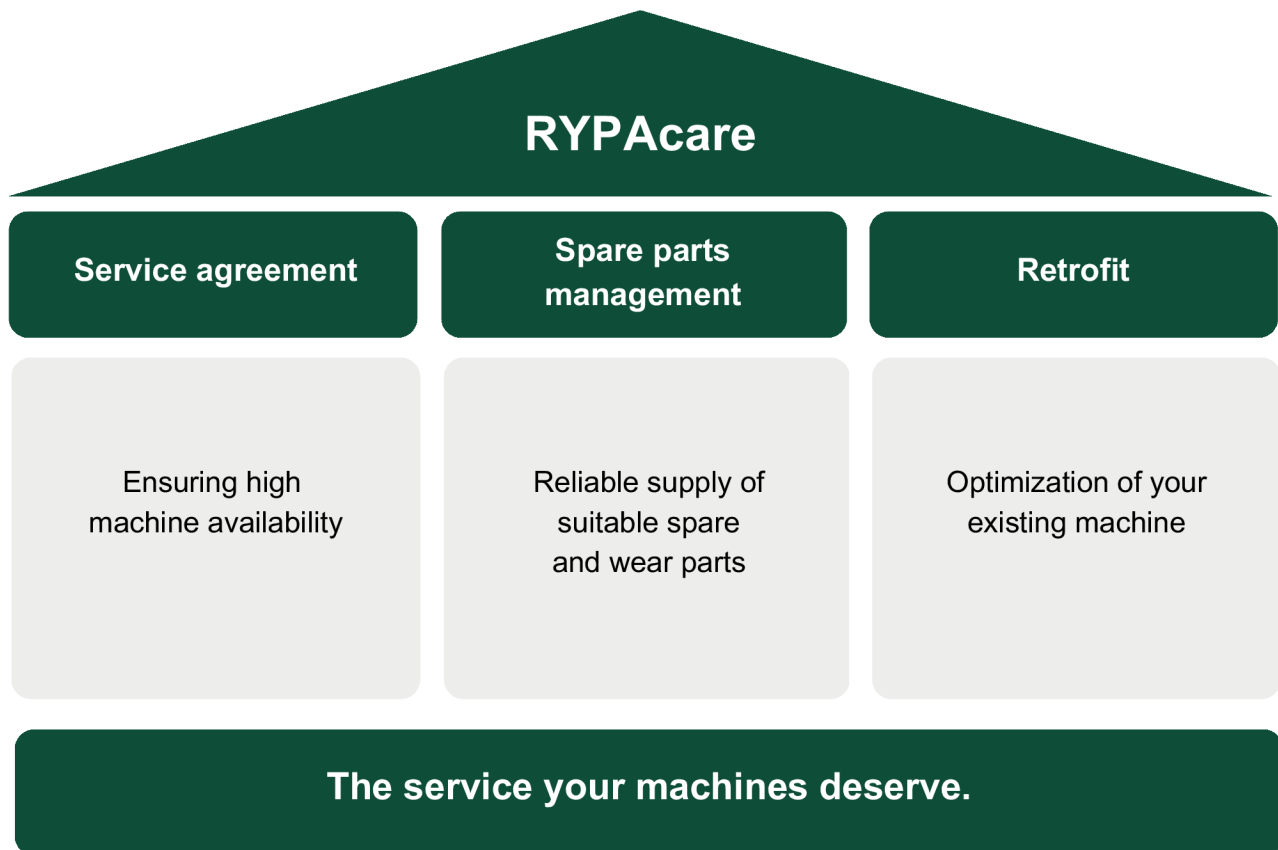

# RYPAcare

**The service your machines deserve.**

RYPAcare offers an all-round service for all requirements of your machine. With customised service agreements, reliable spare parts supply and intelligent modernisation programmes, RYPAcare offers you the support you need to keep your production running smoothly.

## The RYPAcare benefits

- ✓ Reliable operation of your machine
- ✓ Investment protection
- ✓ Predictable service costs
- ✓ Accurate reporting

# Ensures your success.

## **We take care of you.**

Your satisfaction is important to us. Our primary goal is to be a reliable partner for all matters relating to your machine. RYPACare stands for the first-class service that your machine deserves.